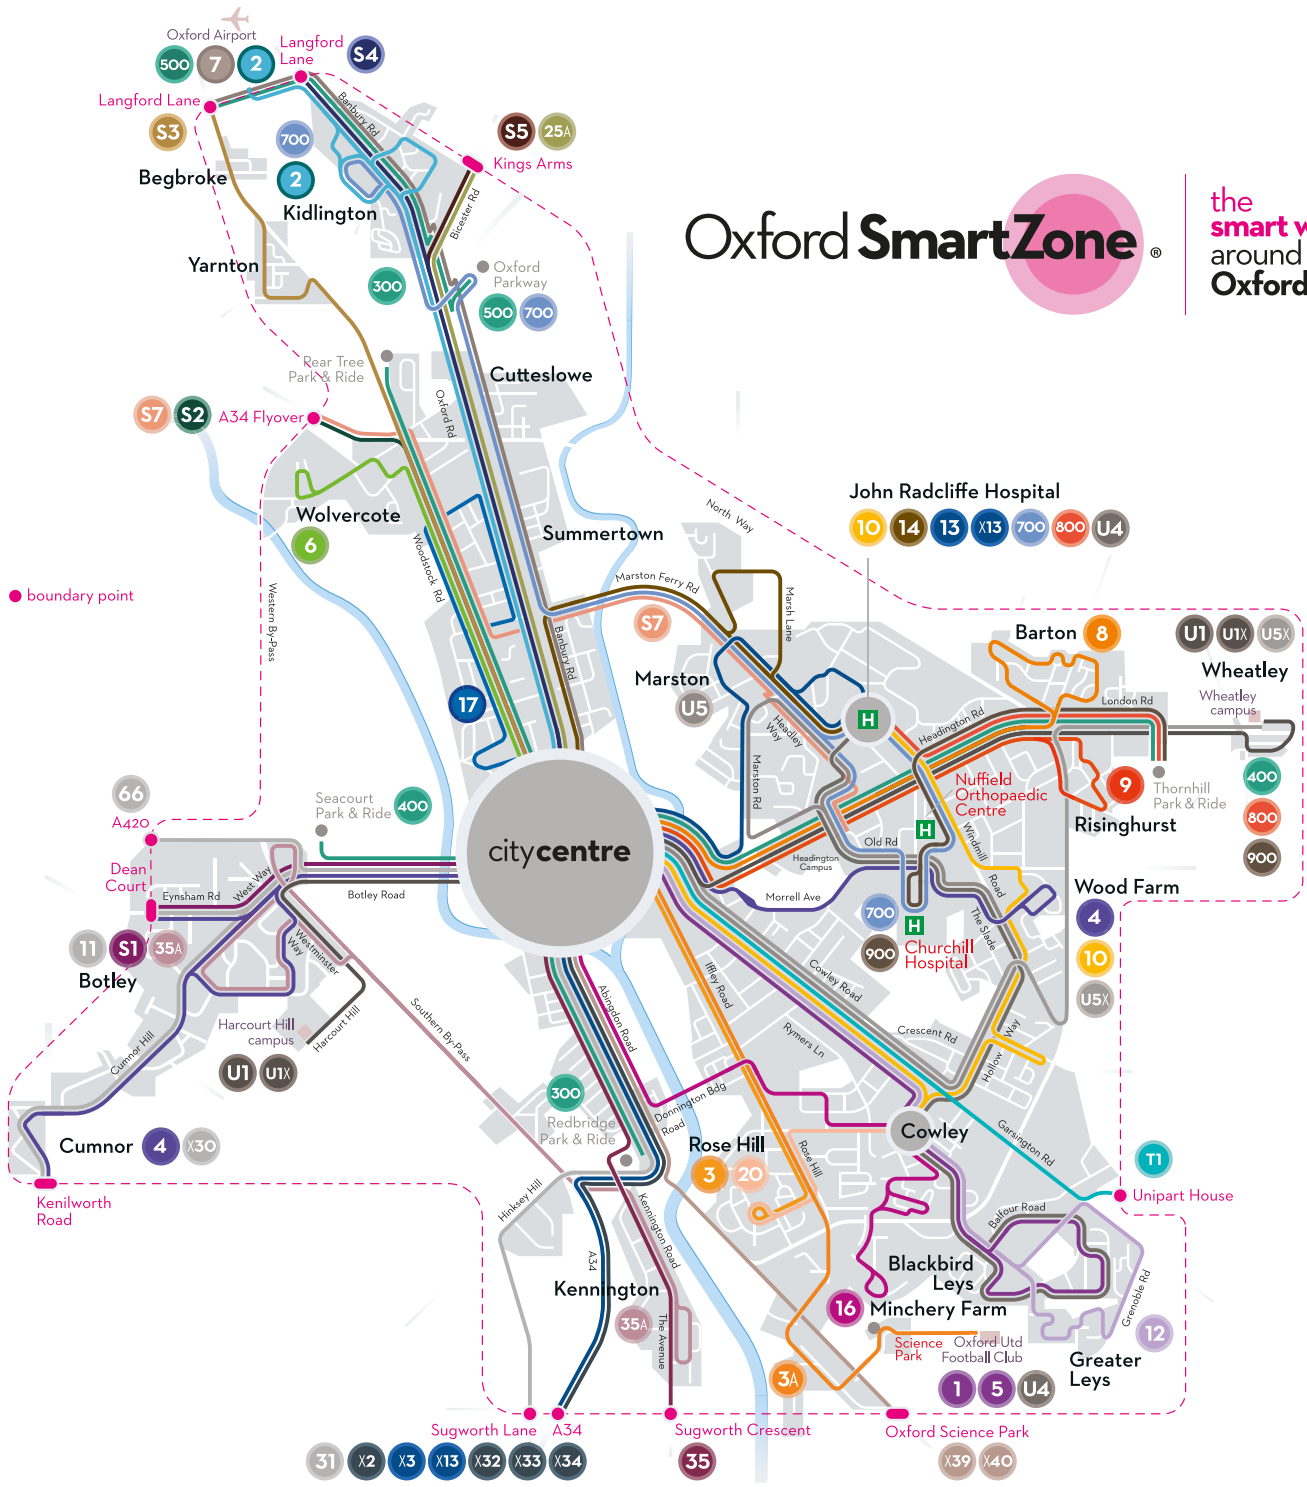

# Oxford SmartZone

the smart way around Oxford

● boundary point

citycentre

John Radcliffe Hospital

10 14 13 X13 700 800 U4

Barton 8

U1 U1X U5X

Wheatley

Wheatley campus

Risinghurst

Wood Farm

Botley

Cumnor

Kennington

Rose Hill

Oxford Airport

Langford Lane

Begbroke

Kidlington

Yarnton

Cutteslowe

Wolvercote

Summertown

Yarnton

Cutteslowe

Wolvercote

Summertown

Marston

Nuffield Orthopaedic Centre

Churchill Hospital

Botley